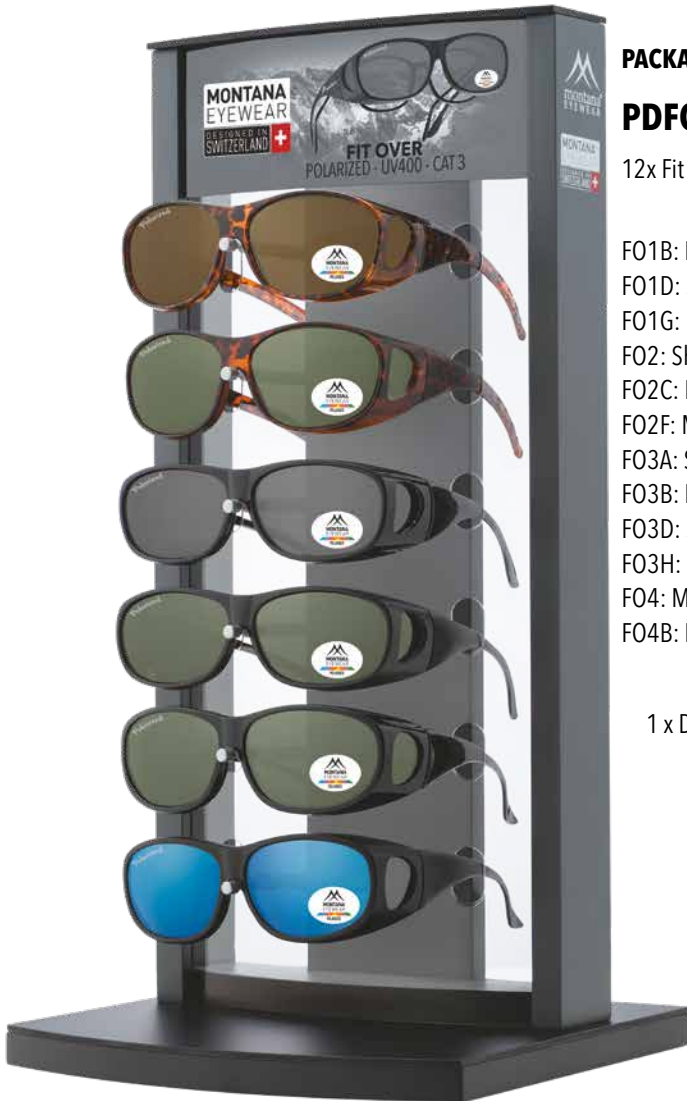

20 Clip ons

PB1

Total=

SPECIAL PRICE

CASE INCLUDED
Étui inclus

PB1

MONTANA
EYEWEAR

DESIGNED IN
SWITZERLAND 

NEW COLLECTION 2024

FIT OVERS

POLARIZED

SURLUNETTES

POLARISÉ

PACKAGE DEAL

PDF012 POLARIZED

12x Fit Overs and 1 Display MD6FO