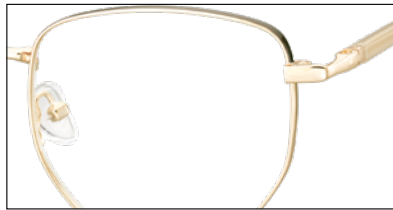

# METAL FRAMES

**MM588A**  
Pink gold + red

**MM588**  
53-18-146

**MM588** Pink gold + pink

**MM588B** Gold + black

**MM588C** Light gunmetal + blue

**MM589D**  
Gold + shiny turtle

**MM589**  
52-19-140  
Flex  
Matt/shiny finishing

**MM589A** Pink gold + purple

**MM589B** Gold

**MM589D** Gold + shiny turtle

**MM589E** Silver + black

**MM589F** Silver + blue

**MM589G** Gunmetal + black

\*Check availability on our website.

**LENS CARE LIQUID SPRAY**