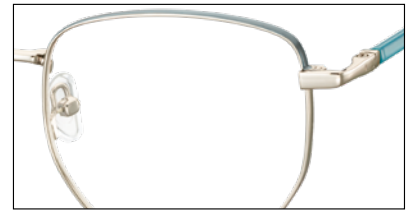

MM588C Light gunmetal + blue