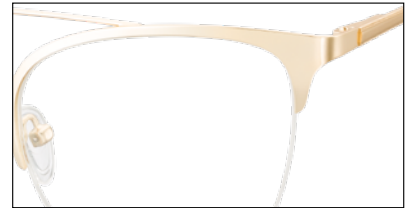

MM601E Gold