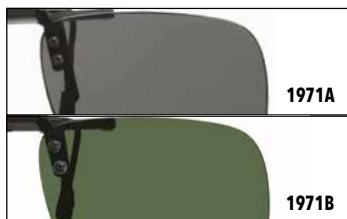

1971A

1971B

FLIP UP