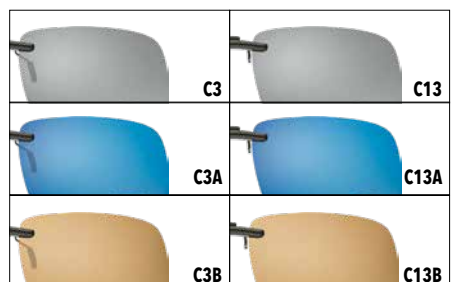

Clip ons

POLARIZED

MDCLIP

200x400x120

Empty display for clip ons

CASE INCLUDED

POLARIZED

C4 - C14
57 - 15

For acetate frames

For metal frames

Yellow polarized high contrast lenses UV 360 CAT 1

POLARIZED

C1 - C11
62 - 15

Yellow polarized high contrast lenses UV 360 CAT 1

POLARIZED

C2A - C12A
54 - 15

Yellow polarized high contrast lenses UV 360 CAT 1

REVO POLARIZED

C3A - C13A
62 - 15