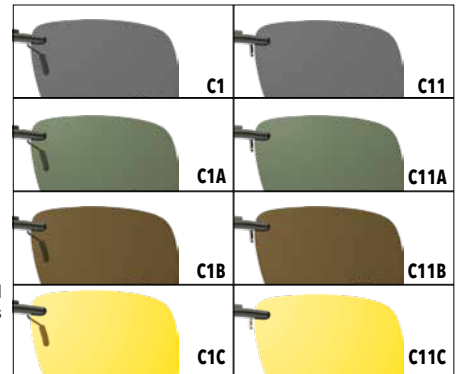

Clip ons

POLARIZED

MDCLIP

200x400x120

Empty display for clip ons

CASE INCLUDED

POLARIZED

C4 - C14
57 - 15

For acetate frames

For metal frames

Yellow polarized high contrast lenses UV 360 CAT 1

POLARIZED

C1 - C11
62 - 15

Yellow polarized high contrast lenses UV 360 CAT 1

POLARIZED

C2A - C12A
54 - 15

Yellow polarized high contrast lenses UV 360 CAT 1

REVO POLARIZED

C3A - C13A
62 - 15