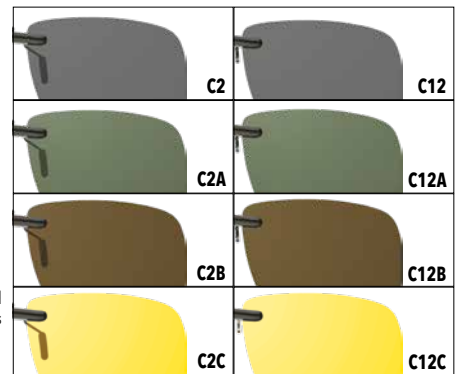

Clip ons

POLARIZED

MDCLIP

200x400x120

Empty display for clip ons

CASE INCLUDED

POLARIZED

C4 - C14
57 - 15

For acetate frames

For metal frames

Yellow polarized high contrast lenses UV 360 CAT 1

POLARIZED

C1 - C11
62 - 15

Yellow polarized high contrast lenses UV 360 CAT 1

POLARIZED

C2A - C12A
54 - 15

Yellow polarized high contrast lenses UV 360 CAT 1

REVO POLARIZED

C3A - C13A
62 - 15