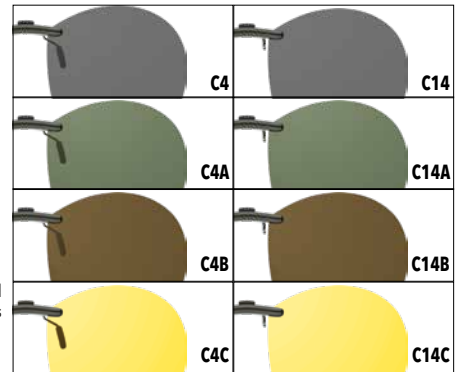

### MDCLIP

200x400x120

Empty display for clip ons

CASE INCLUDED

POLARIZED

**C4 - C14**  
**57 - 15**

For acetate frames

For metal frames