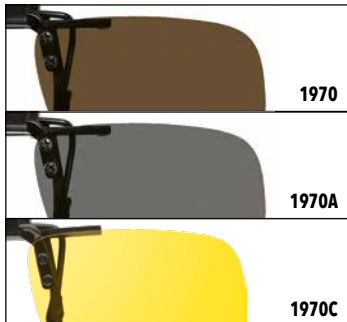

1970

1970A

1970C

Yellow polarized
high contrast lenses
UV 360 CAT 1

POLARIZED

FLIP UP