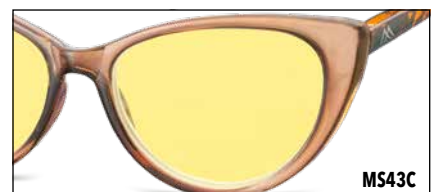

**REDUCED PRICE**

**MS43**  
**52-16-142**  
Flex  
UV360 CAT 1

Light clear gradient red + light red lenses

Light clear gradient purple + light purple lenses

Light clear brown + light yellow lenses

UV400 - CAT. 3