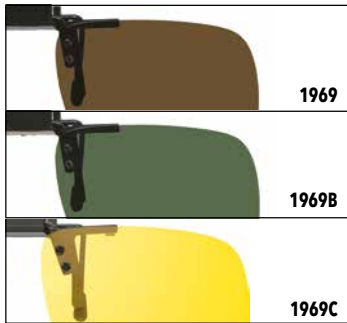

REVO POLARIZED

**C3A - C13A**  
**62 - 15**

**Clip ons**

FLIP UP

1969

1969B

1969C

Yellow polarized  
high contrast lenses  
UV 360 CAT 1